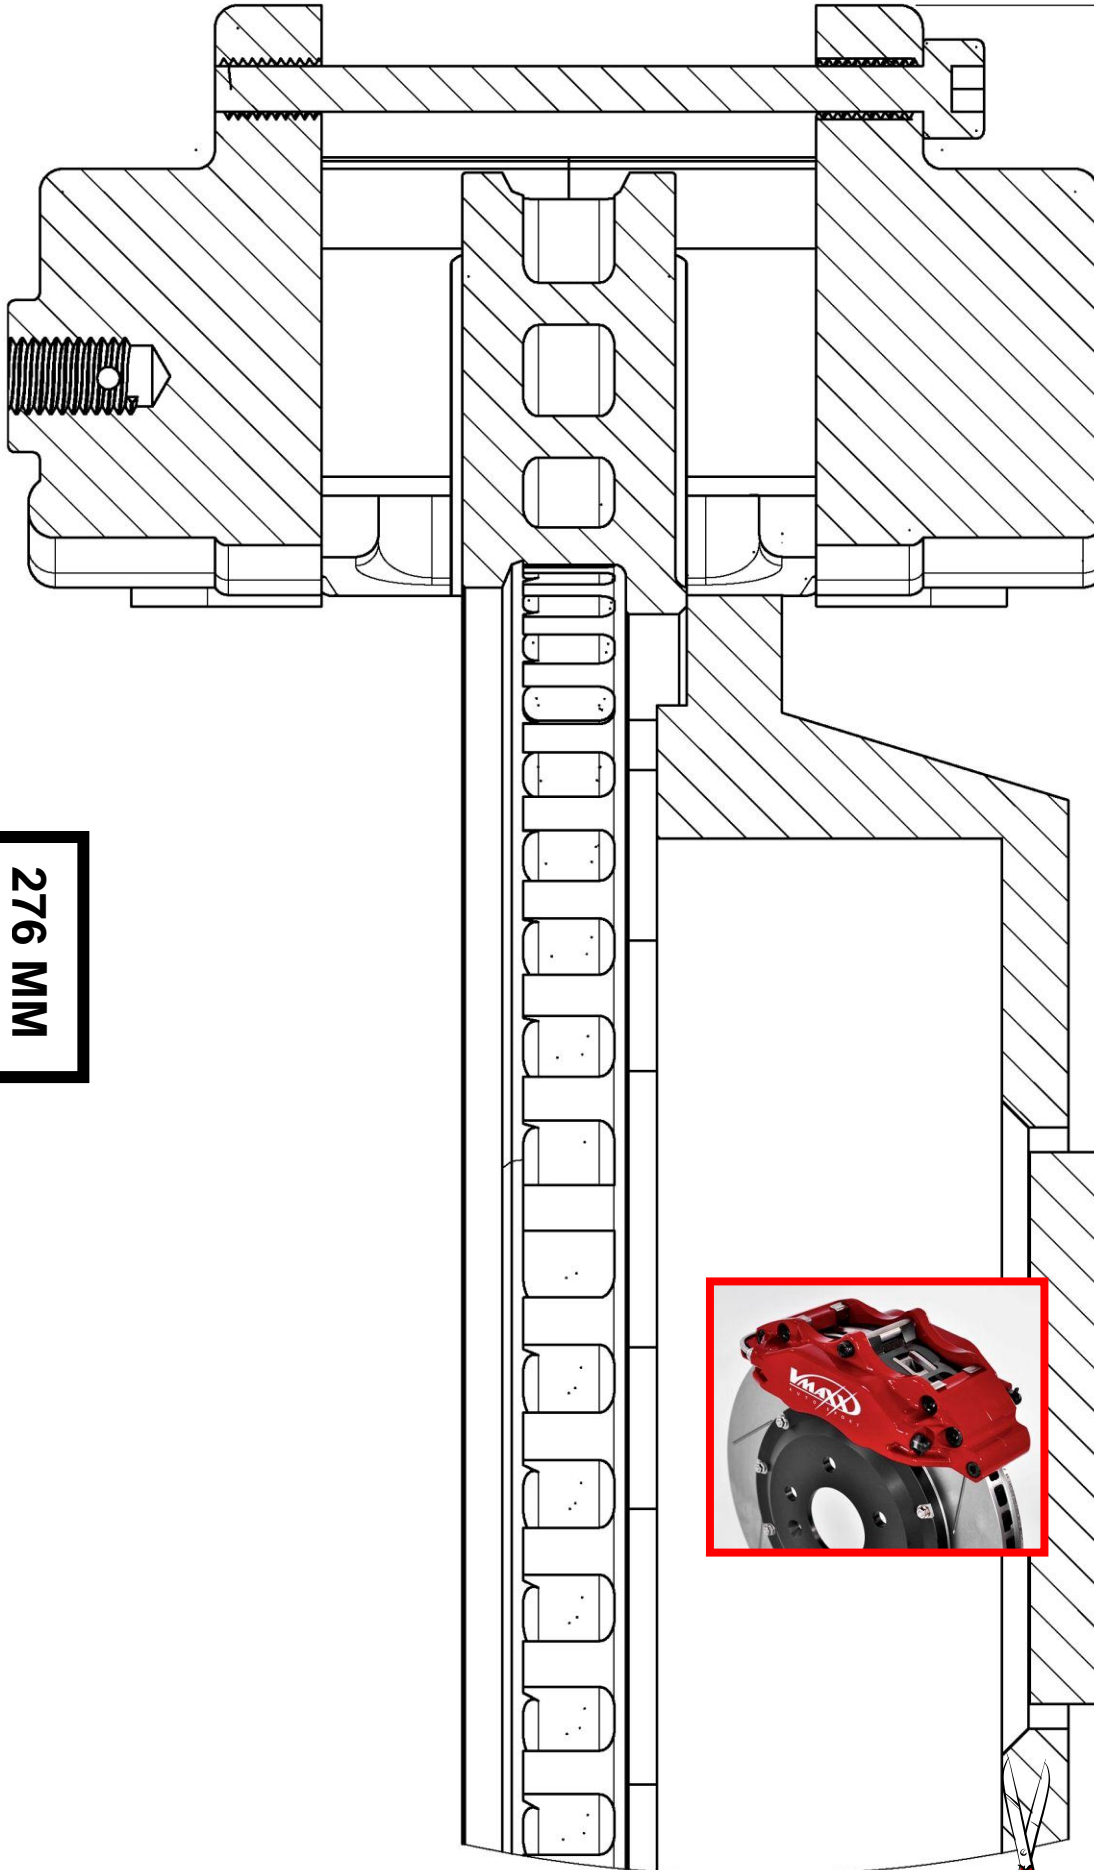

V-MAXX Autosport Wheel Fitment Chart for kit 20 BM330 03

276 MM

187

186 MM